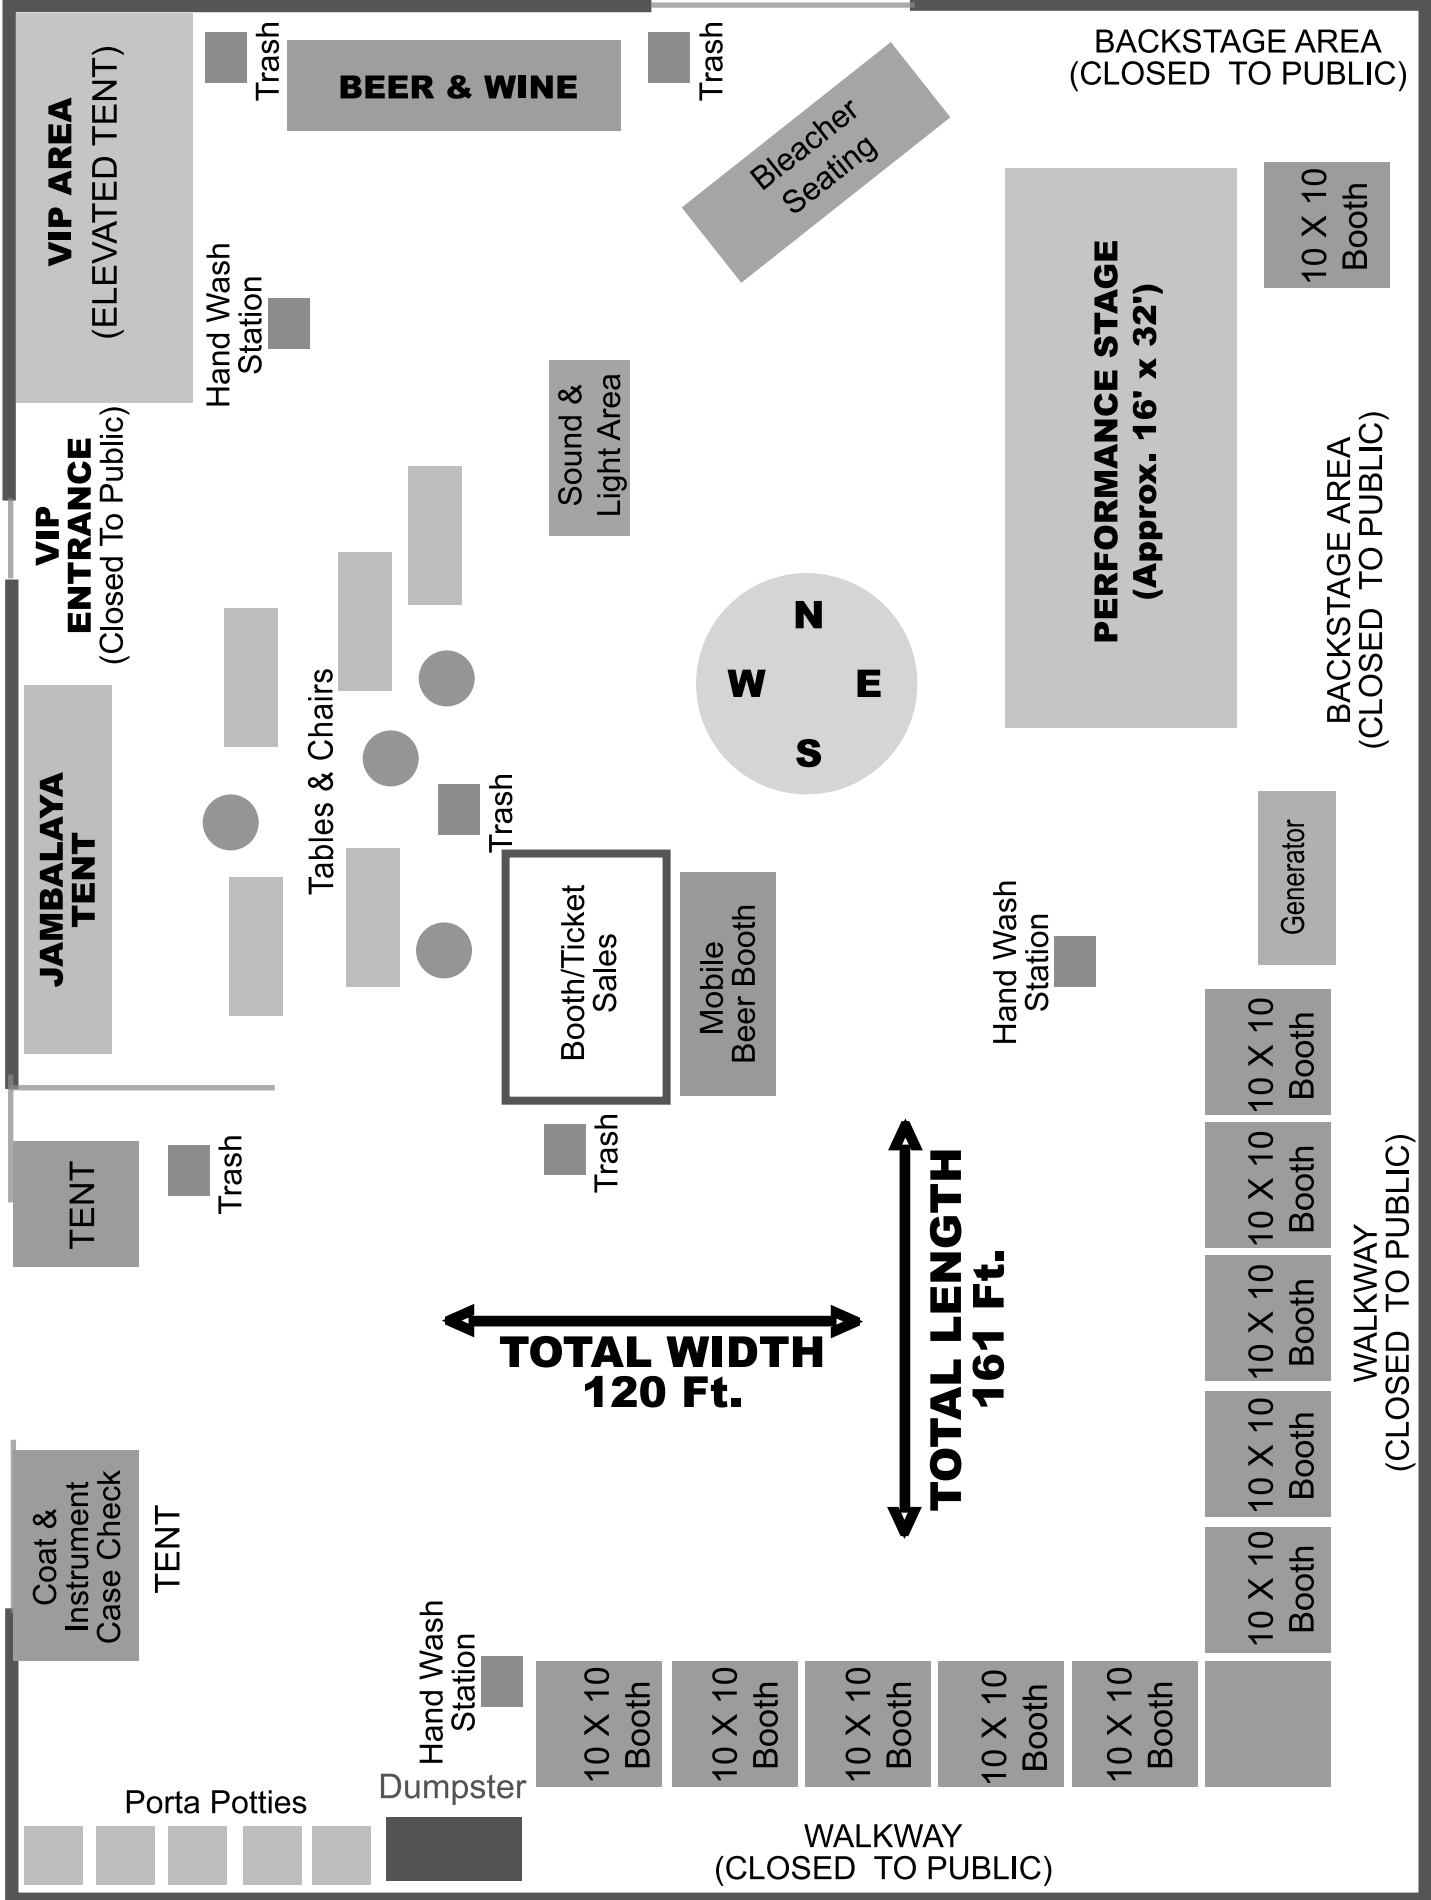

# HANKFEST SITE MAP (Not To Scale)

Wishbone Restaurant  
↑

**GUEST ENTRANCE**  
(Load In/Out)

**MORGAN STREET**

**WASHINGTON STREET**

**ENTRANCE**  
(LOAD - IN/LOAD OUT ONLY  
CLOSED TO PUBLIC)

**VIP AREA**  
(ELEVATED TENT)

**BEER & WINE**

Bleacher Seating

**BACKSTAGE AREA**  
(CLOSED TO PUBLIC)

10 X 10 Booth

**PERFORMANCE STAGE**  
(Approx. 16' x 32')

**BACKSTAGE AREA**  
(CLOSED TO PUBLIC)

**VIP ENTRANCE**  
(Closed To Public)

**JAMBALAYA TENT**

Tables & Chairs

Booth/Ticket Sales

Mobile Beer Booth

Sound & Light Area

N  
S  
E  
W

Hand Wash Station

Generator

10 X 10 Booth

10 X 10 Booth

10 X 10 Booth

10 X 10 Booth

10 X 10 Booth

10 X 10 Booth

**WALKWAY**  
(CLOSED TO PUBLIC)

**WALKWAY**  
(CLOSED TO PUBLIC)